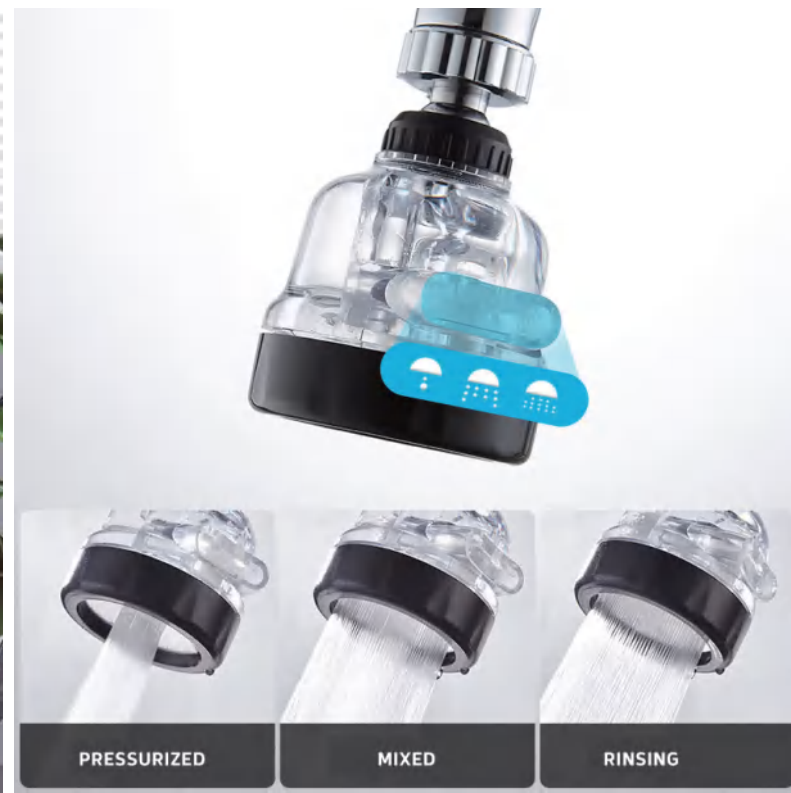

FILTERED SHOWER

P1193

Showerhead Filter
Materials: ABS, POM
Color: customized color

FILTERED

AROMA THERAPY

KITCHEN FAUCET FILTER

with this removable filter sprayer, easy
remove the impurities, heavy metals in
the water.