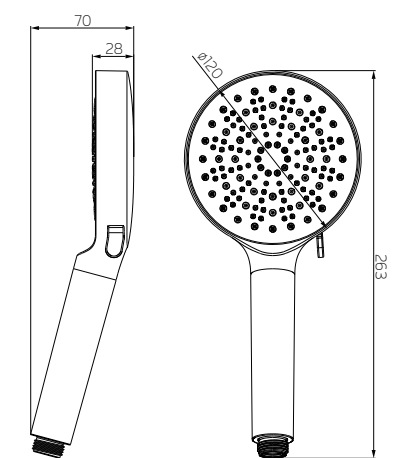

P1106

Filtered Handshower
Materials: ABS, POM
Color: customized color

FILTERED

P1107

Filtered Handshower
Materials: ABS, POM
Color: customized color

FILTERED