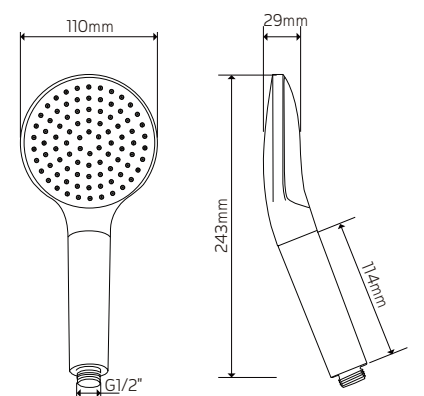

FILTERED SHOWER

P1101

Filtered Handshower
Materials: ABS, POM
Color: customized color

FILTERED

P1105

Filtered Handshower
Materials: ABS, POM
Color: customized color

FILTERED

AROMA THERAPY