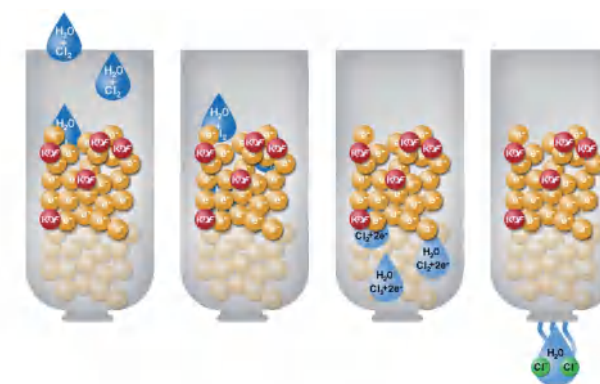

Redox (Oxidation Reduction Process)?