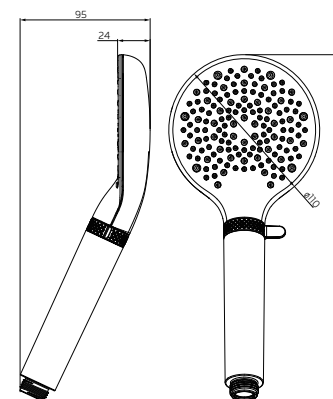

P1107

Filtered Handshower
Materials: ABS, POM
Color: customized color

FILTERED