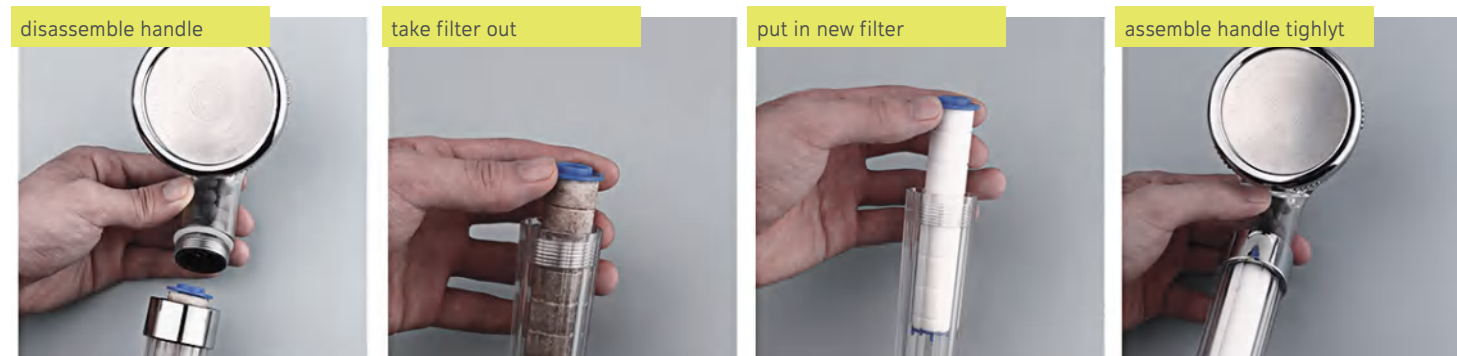

Replacement guide