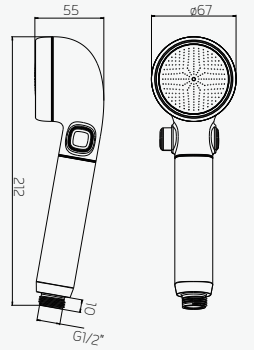

YS31099

Filtered Handshower
Materials: ABS, POM
Color: customized color

FILTERED

**Intimate Design
Clean and Soft Care**

- **1** Filter impurities
- **2** Softened water quality
- **3** Easy disassembly design
- **4** Button stop
- **5** Stepless flow regulation
- **6** Pressurization and water saving

244 pcs
0.3MM holes

Dense rain

244 pcs 0.3mm outlet holes
The spray is dense and does not sting

**One key water stop
stepless flow regulation**

Intimate water stop design,
During the shower, you can pause the water with one click, Easy to use and save water