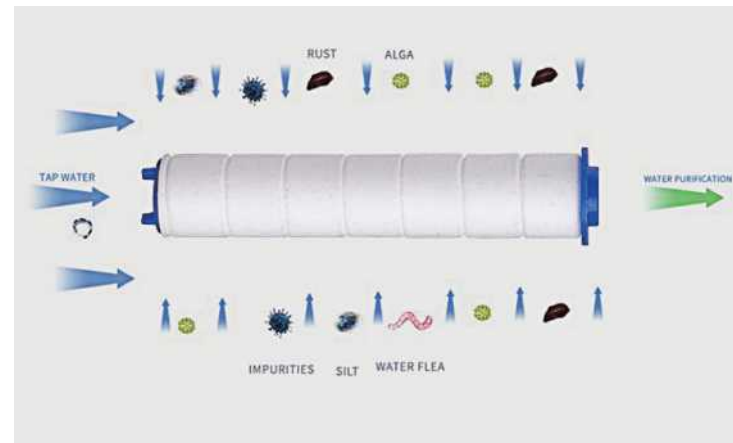

BIOCERA CERAMIC BALLS

inhibit the growth of bacteria

NATURAL MINERALIZED BALLS

increase the mineral from the natural mineralized balls which are needed by human body

VITAMIN C

Contains massive vitamin C, once water came in, it will give massive vitamin C. Obviously Removing chlorine.

ACTIVATED CARBON

effectively removes 97% of unwanted Class I particles, such as Chlorine, bad tastes, odors, and VOCs
Replacement time: 4-8 month, depending on the water quality

PURIFY THE WATER

FILTERED SHOWER

SPECIFICATION OF FILTERS

PP Cotton shower head cartridge filter

Materials: polyester fiber (PP material)
Replacement time: 3 to 6 months, depending on the water quality, normally 10000L.
Function: Filter the colloidal impurities, mud, rust, insect eggs, organic pollutants, etc
Filtration Rate: 5 Micron

Filtration Principle

The PP cotton filter element is made of polypropylene resin as a raw material to make fibers, which are bonded by the fiber itself. The structure of the filter element is a structure with thick outer layer fibers, thin inner layer fibers, loose outer layer, and tight inner layer.