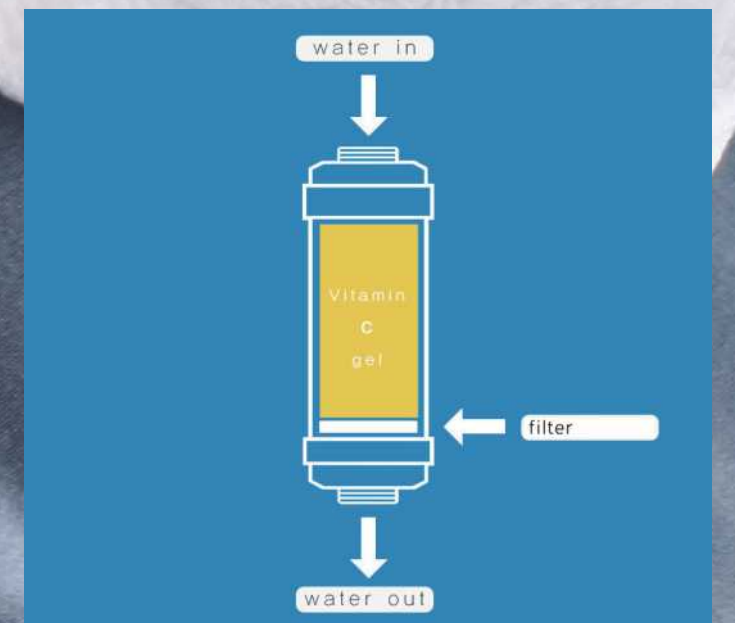

FILTERED

P1257
Filtered Handshower
Materials: PP, SUS
Color: transparent

FILTERED

AROMA FILTER OPTIONS

High efficiency chlorine treatment

VITAMIN C GEL, LEMON AROMA
to match all kinds of shower heads

rose, mint, lavender etc.