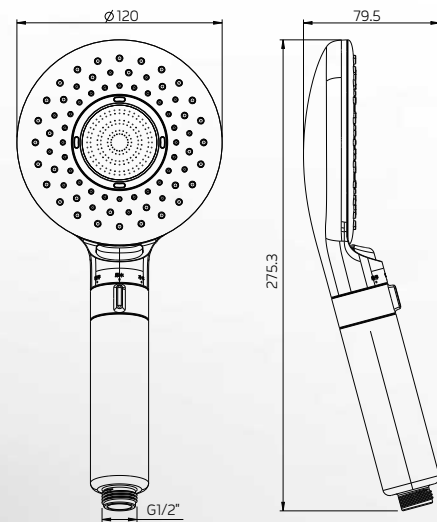

FILTERED SHOWER

P1103A

Filtered Handshower
Materials: ABS, POM
Color: customized color

FILTERED

P1103B

Filtered Handshower
Materials: ABS, POM
Color: customized color

FILTERED

FILTERED SHOWER