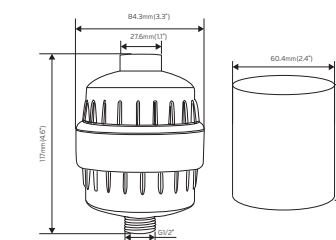

FILTERED SHOWER

P1193

Showerhead Filter
Materials: ABS, POM
Color: customized color

FILTERED

AROMA THERAPY

KITCHEN FAUCET FILTER

with this removable filter sprayer, easy
remove the impurities, heavy metals in
the water.