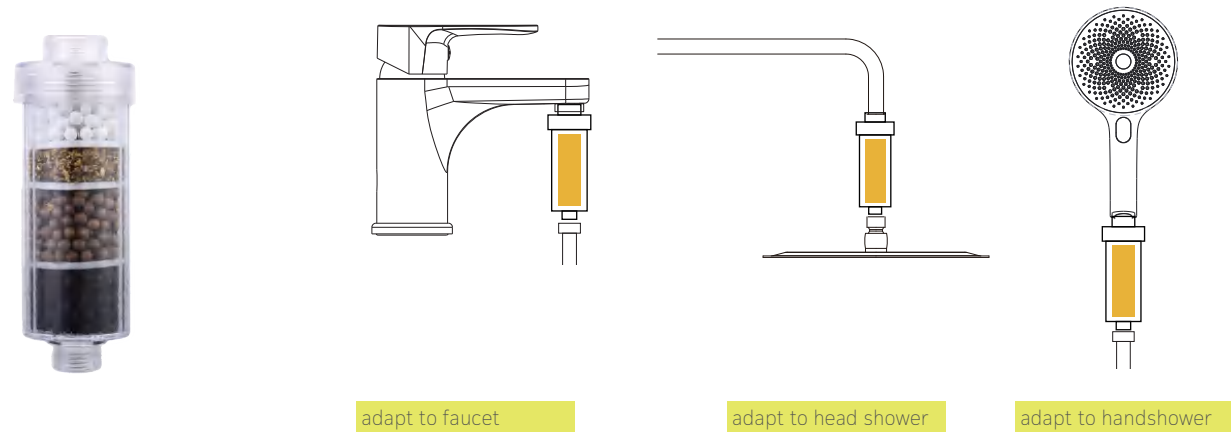

How To Use?

With the universal thread connection, this VC filter capsule can be adapted to faucet, hand held shower, head shower, and any other condition. It is very easy to install it.