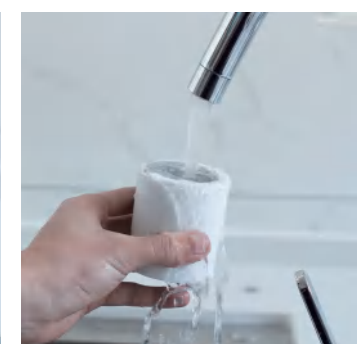

15-STAGE SHOWER FILTER

1. 1: Stainless Steel Meshfilter
2. 2: Ultra-fine Stainless Steel Mest
3. 3: Micro-porous Pp Cotton
4. 4: Kdf 55
5. 5: Calcium Sulfit
6. 6: Activated carbon
7. 7: Negative ion balls
8. 8: Medical Stone
9. 9: Ceramic Balls
10. 10: Mineralized Balls
11. 11: Magnetic Energy Balls
12. 12: Vitamin C
13. 13: Alkline Balls
14. 14: Micro-porous Pp Cotton
15. 15: Ultra-fine Stainless Steel Mesh

FILTERED SHOWER

P1193

Showerhead Filter
Materials: ABS, POM
Color: customized color

FILTERED

AROMA THERAPY