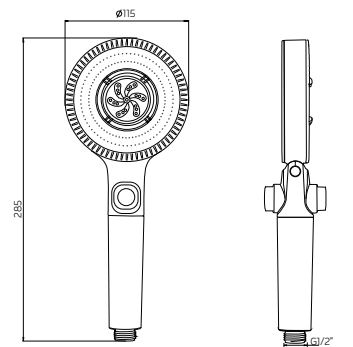

无极水压调节
Stepless Regulation

P1102

Filtered Handshower
Materials: ABS, POM
Color: customized color

FILTERED

AROMA
THERAPY

FILTERED SHOWER

The shape is simple and modern, which can be easily matched with your bathroom. The matte white + matte dark gray color scheme is more fashionable.