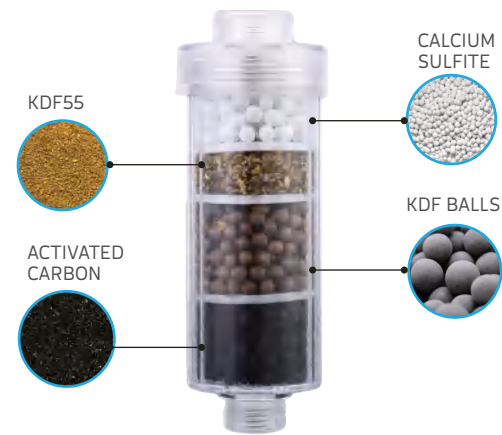

SPECIFICATION OF FILTERS

Multi-Stage Replaceable Filter Solutions

4-Stage Dechlorination, Activated Carbon KDF Shower Filter, Multi-Stage Replaceable Chlorine Filter